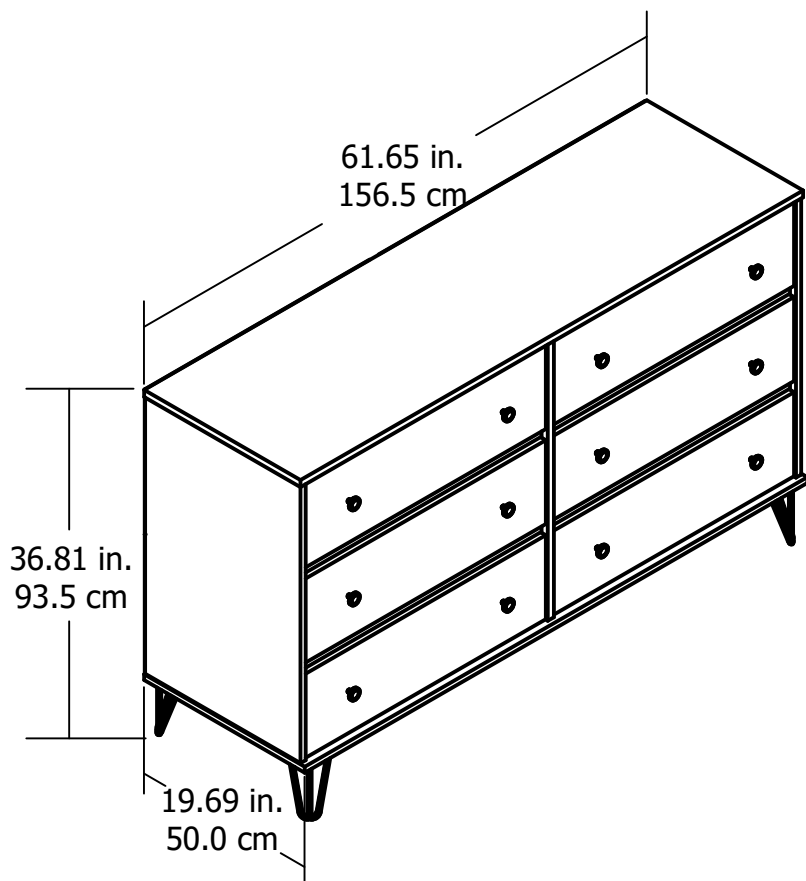

5396015COM - 6 Drawer Dresser

White Stipple (15)

**NOV
OGR
ATZ**

Interior Drawer dimensions:
27.68 in. (70.3 cm) W
5.9 in. (15.0 cm) H
13 in. (33.0 cm) D
1.23 cubic feet each storage area

Wood Breakdown:
PB 95%
Total storage: 7.38 cubic feet

Overall Product Size:
61.65"W x 19.69"D x 36.81"H
156.5cm W x 50cm D x 93.5cm H

Maximum Weight Capacities
Unit Weight: 165 lbs. (74.8 kg)