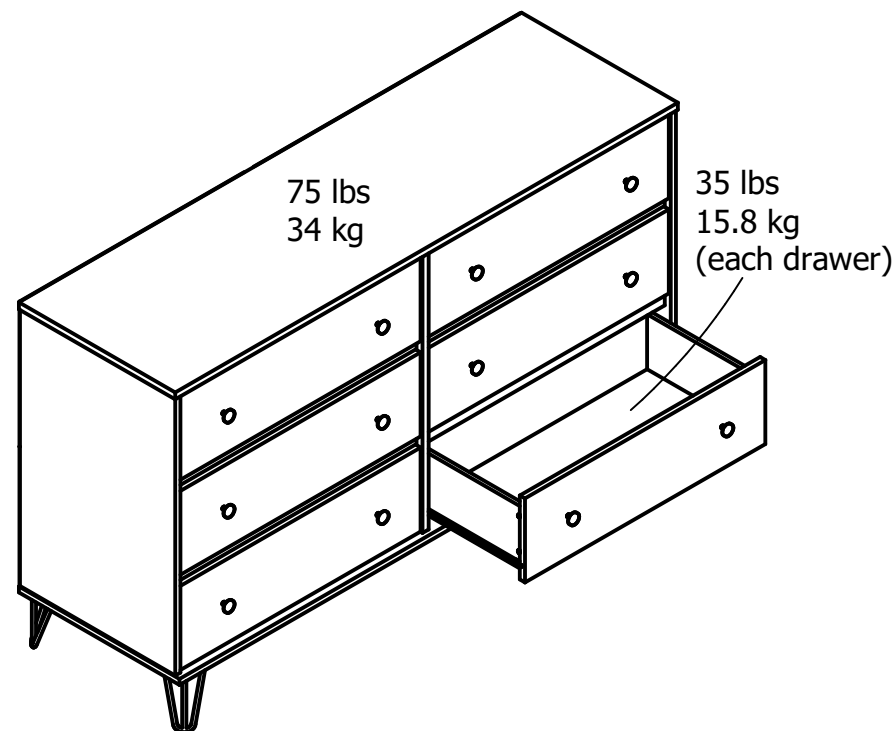

5396015COM - 6 Drawer Dresser

White Stipple (15)

**NOV
OGR
ATZ**

Interior Drawer dimensions:
27.68 in. (70.3 cm) W
5.9 in. (15.0 cm) H
13 in. (33.0 cm) D
1.23 cubic feet each storage area

Wood Breakdown:
PB 95%
Total storage: 7.38 cubic feet

Overall Product Size:
61.65"W x 19.69"D x 36.81"H
156.5cm W x 50cm D x 93.5cm H

Maximum Weight Capacities
Unit Weight: 165 lbs. (74.8 kg)